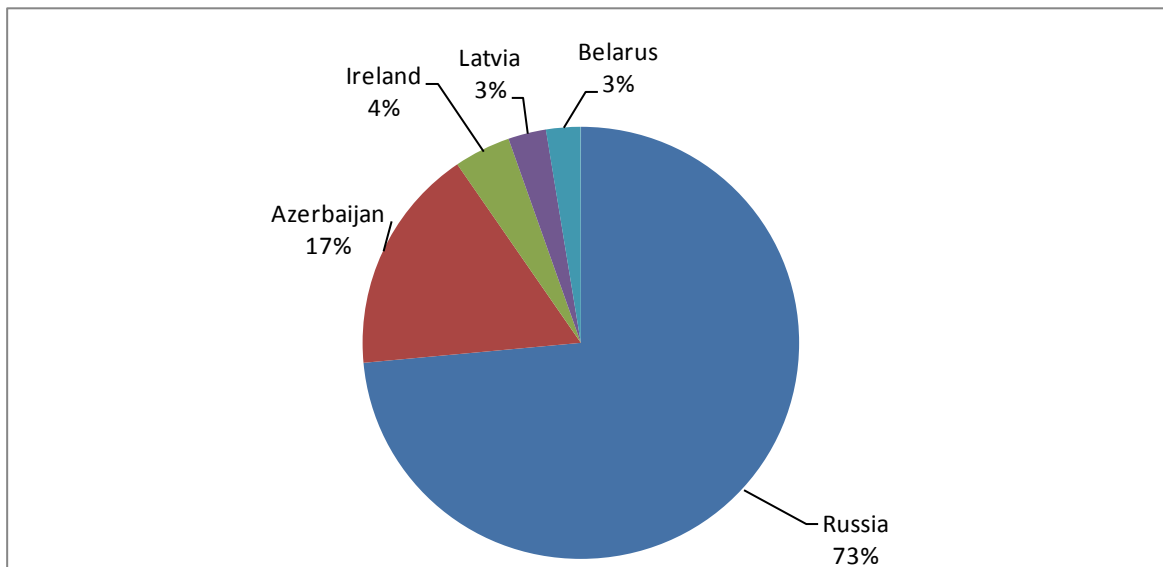

Educational services

Key figures (2009)

Created added value	LTL 2.624.956 (€ 760.239,8)
Share in total created added value	4.3%
Number of companies	534
Number of people employed	4904
Share in total employment	0.6%
Export value	LTL 8,5 mill (€ 2,5)
Percentage of services exported	0.09%
Share in total Lithuanian exports	0,02%

*As of 1 January 2010

Source: Lithuanian Department of Statistics

Export geography (2009)

Source: Bank of Lithuania

Why choose for Lithuanian services?

- Education system based on European cultural values,
- Recognizable European Degree,
- Reasonable tuition fees,
- Inexpensive living,
- Rich cultural living

Lithuanian educational institutions welcome international students. Starting from 1990 Lithuanian Universities opened doors for foreign students and currently students from more than 30 countries are studying in Lithuania. High quality of education, European cultural environment, medieval cities with beautiful architecture, green landscape with forests and lakes, sandy coast of the Baltic Sea makes studying in Lithuania unforgettable.